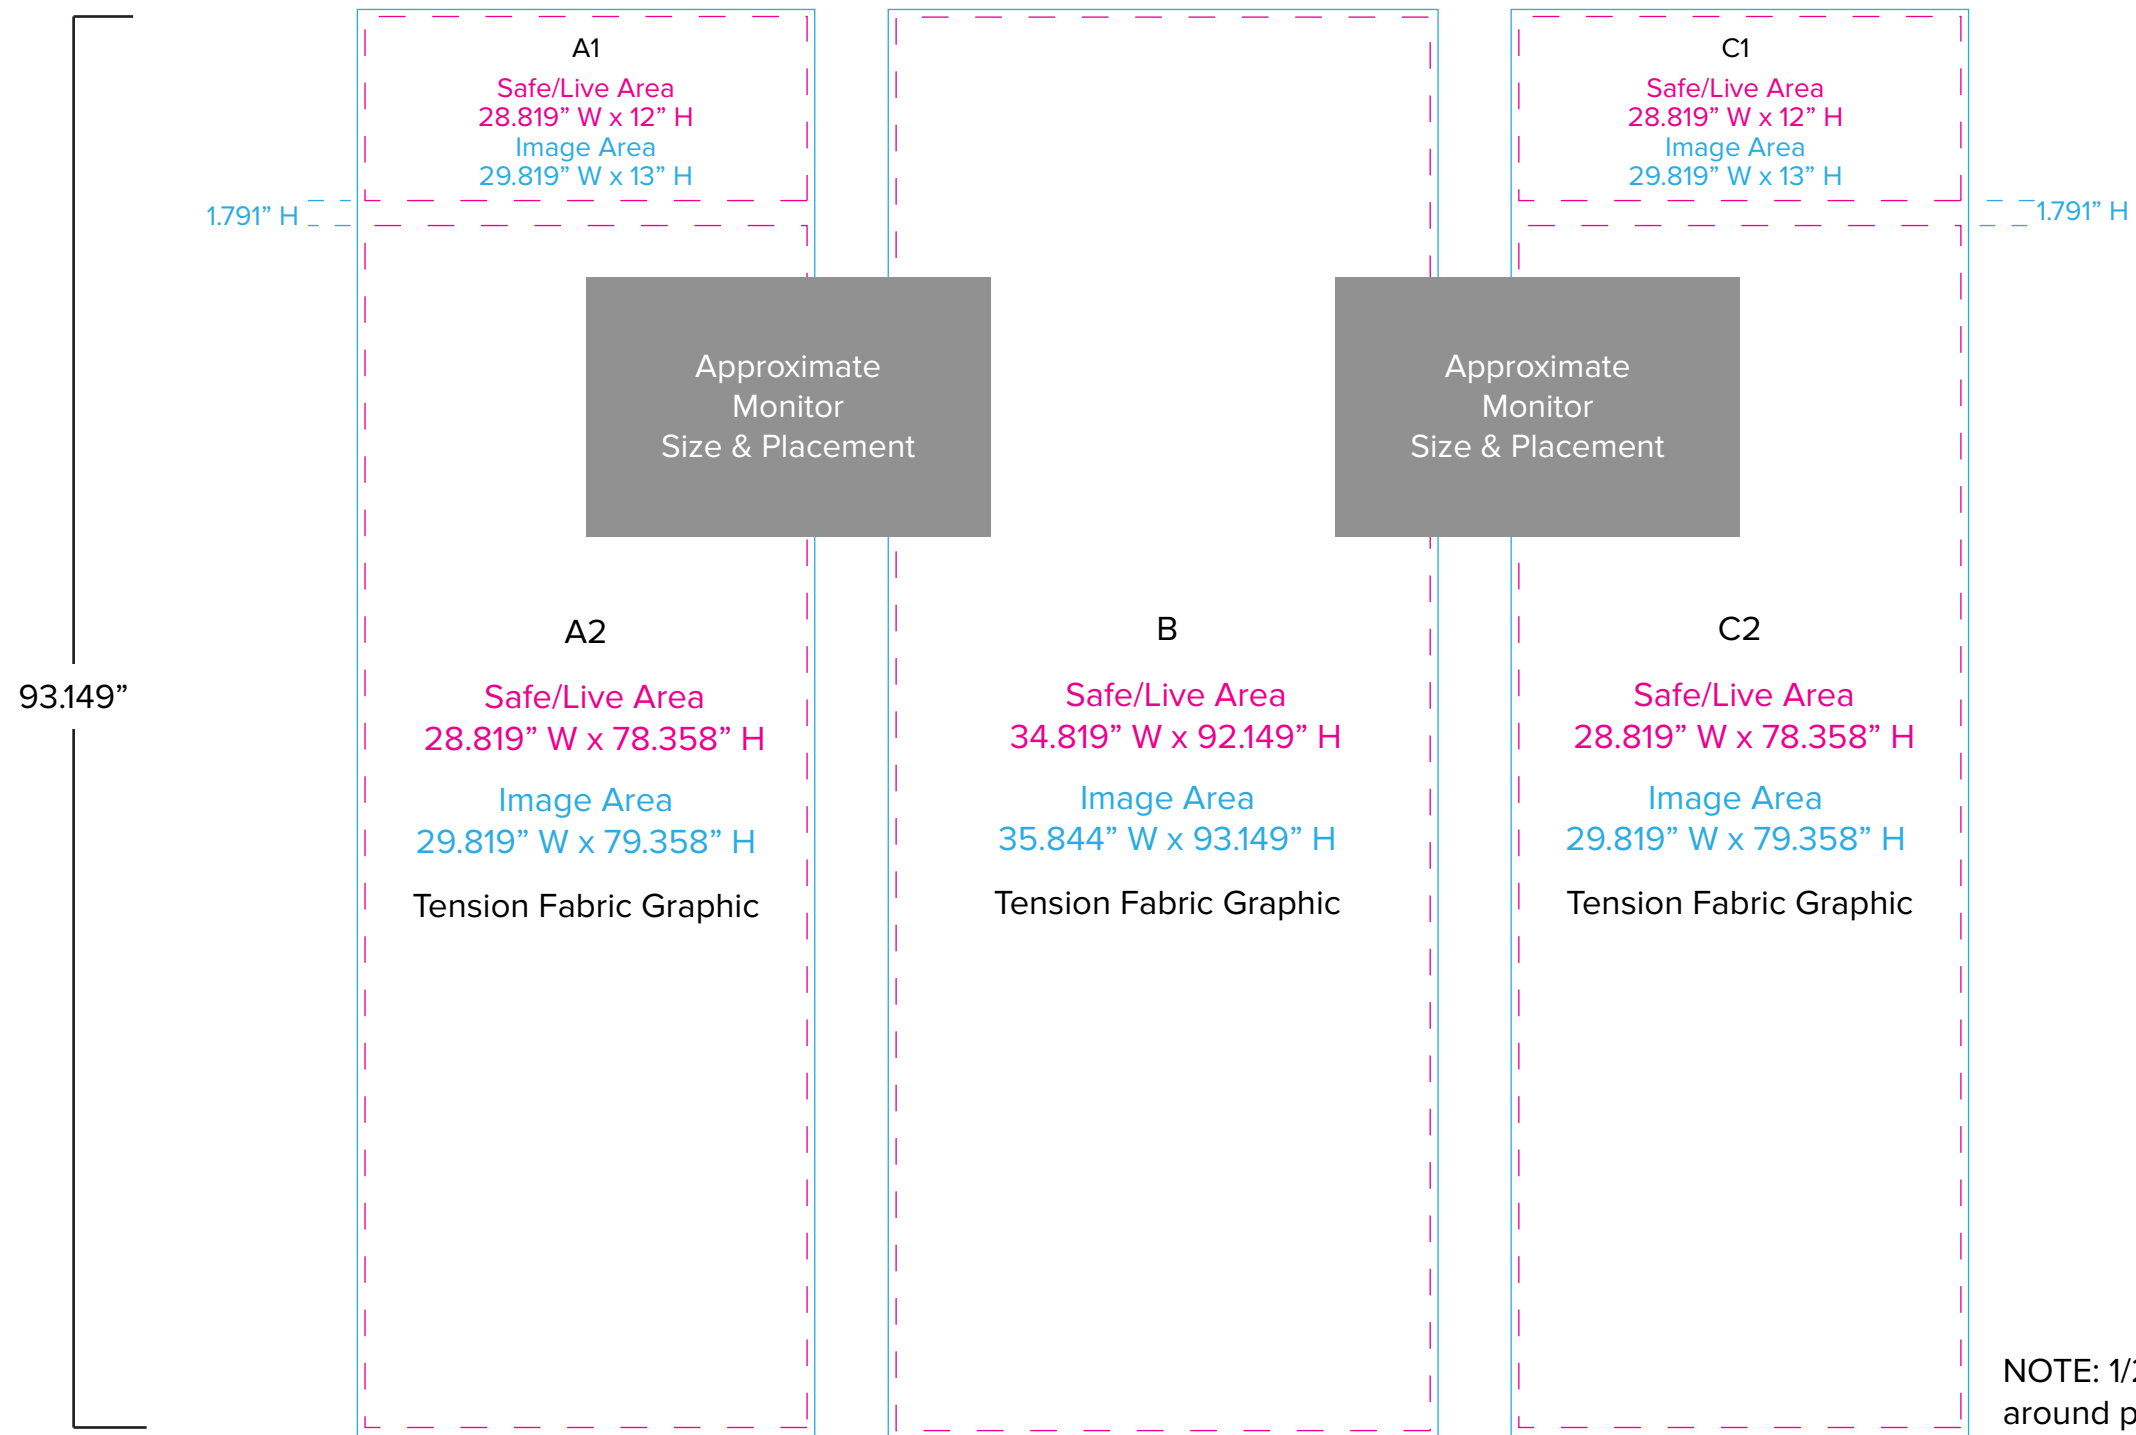

Graphics Template  
10 x 10 Layout

NOTE: 1/2" Hook Velcro on Face, around perimeter

NOTE: All Raster Art (jpg, tiff,psd, png, etc.) must be at least 100 dpi at print size.

Graphics Template  
Reception Counter

NOTE: All Raster Art (jpg, tiff,psd, png, etc.) must be at least 100 dpi at print size.